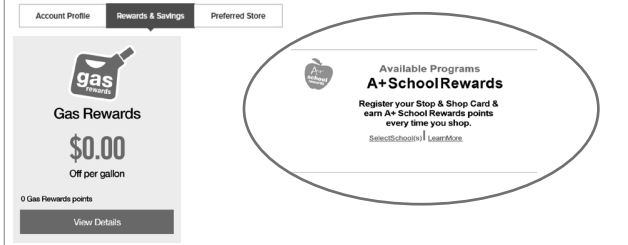

OUR SCHOOL Faust Intermediate
OUR ID# 07674

REWARDING YOUR SCHOOL IS STILL AS EASY AS 1-2-3!

GET STARTED AT STOPANDSHOP.COM
FOR ASSISTANCE CALL 1-877-366-2668 OPTION #1

1) Register for an online account or sign in to an existing one

2) Access your account settings

3) Select your preferred school(s) to reward